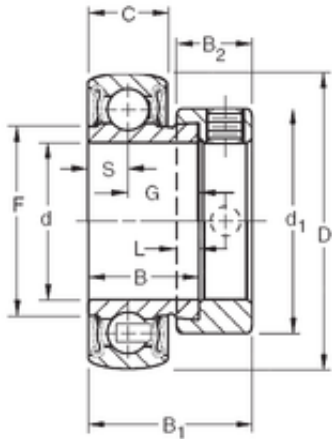

## NTN Bearing Driveshaft do Brasil

### 19.05 mm x 42 mm x 16,67 mm TIMKEN RAL012NPPB Insert Bearings Spherical OD

Bearing No. RAL012NPPB

Size	19.05x42x16.67 mm
Bore Diameter	19.05 mm
Outer Diameter	42 mm
Width	16,67 mm
d	19.05 mm
D	42 mm
B	16,67 mm
C	12 mm
d1	29,8 mm
B1	24,6 mm
B2	11,1 mm
F	25,15 mm
G	10,663 mm
L	3,2 mm
S	6 mm
Weight	0,09 Kg
Basic dynamic load rating (C)	10,4 kN

RAL012NPPB Bearing 2D drawings and 3D CAD models