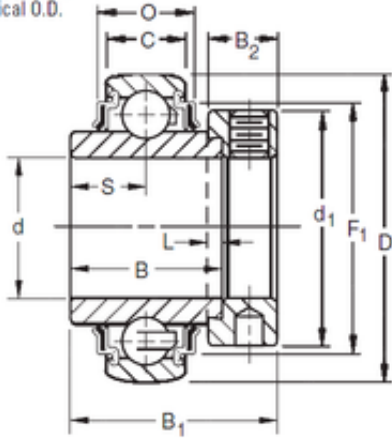

NTN Bearing Driveshaft do Brasil

KRRB Two Seals
Spherical O.D.

74,6125 mm x 130 mm x 74,61 mm TIMKEN
1215KRRB Insert Bearings Spherical OD

Bearing No. 1215KRRB

Size	74.6125x130x74.61 mm
Bore Diameter	74,6125 mm
Outer Diameter	130 mm
Width	74,61 mm
d	74,6125 mm
D	130 mm
B	74,61 mm
C	25 mm
P	—
O	34,03 mm
d1	101,6 mm
B1	91,2 mm
B2	23,8 mm
L	6,4 mm
S	37,3 mm
F1	113,13 mm
Weight	2,64 Kg
Basic dynamic load rating (C)	69,5 kN

1215KRRB Bearing 2D drawings and 3D CAD models