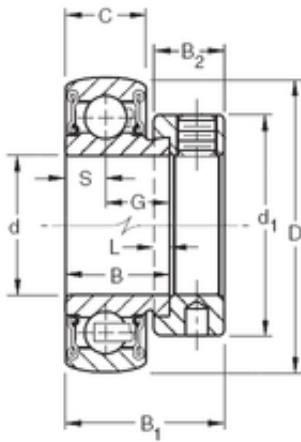

NTN Bearing Driveshaft do Brasil

42,8625 mm x 85 mm x 30,18 mm TIMKEN
RA111RRB Insert Bearings Spherical OD

Bearing No. RA111RRB

Size	42.8625x85x30.18 mm
Bore Diameter	42,8625 mm
Outer Diameter	85 mm
Width	30,18 mm
d	42,8625 mm
D	85 mm
B	30,18 mm
C	22 mm
d1	63,5 mm
B1	43,7 mm
B2	18,3 mm
G	19,18 mm
L	4,8 mm
S	11 mm
Weight	0,735 Kg
Basic dynamic load rating (C)	36 kN

RA111RRB Bearing 2D drawings and 3D CAD models