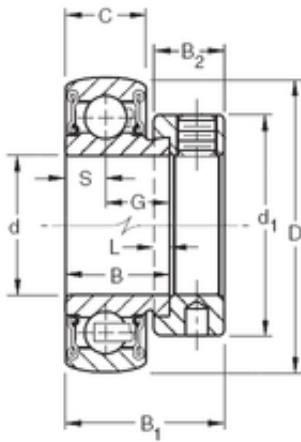

## NTN Bearing Driveshaft do Brasil

55,5625 mm x 100 mm x 32,54 mm TIMKEN  
RA203RRB Insert Bearings Spherical OD

Bearing No. RA203RRB

Size	55.5625x100x32.54 mm
Bore Diameter	55,5625 mm
Outer Diameter	100 mm
Width	32,54 mm
d	55,5625 mm
D	100 mm
B	32,54 mm
C	24 mm
d1	76,2 mm
B1	48,4 mm
B2	20,6 mm
G	20,55 mm
L	4,8 mm
S	11,99 mm
Weight	0,807 Kg
Basic dynamic load rating (C)	48 kN

RA203RRB Bearing 2D drawings and 3D CAD models