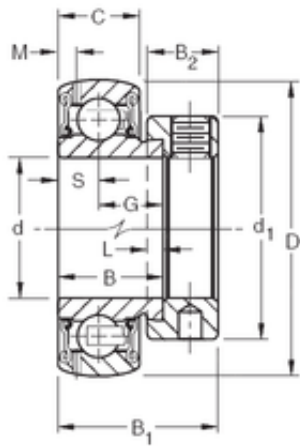

NTN Bearing Driveshaft do Brasil

17 mm x 40 mm x 19,05 mm TIMKEN GRAE17RRB Insert Bearings Spherical OD

Bearing No. GRAE17RRB

Size	17x40x19.05 mm
Bore Diameter	17 mm
Outer Diameter	40 mm
Width	19,05 mm
d	17 mm
D	40 mm
B	19,05 mm
C	13 mm
d1	28,6 mm
B1	28,6 mm
B2	13,5 mm
G	12,55 mm
L	4 mm
M	2,72 mm
S	6,5 mm
Weight	0,127 Kg
Basic dynamic load rating (C)	10,6 kN

GRAE17RRB Bearing 2D drawings and 3D CAD models