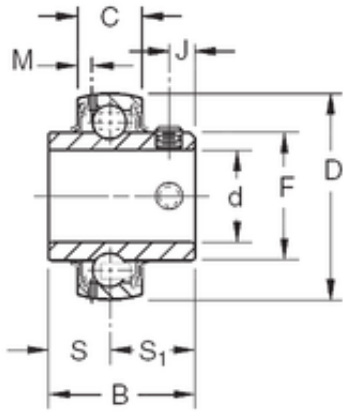

NTN Bearing Driveshaft do Brasil

42,8625 mm x 85 mm x 49,22 mm TIMKEN
GY1111KRRB SGT Insert Bearings Spherical OD

Bearing No. GY1111KRRB SGT

Size	42.8625x85x49.22 mm
Bore Diameter	42,8625 mm
Outer Diameter	85 mm
Width	49,22 mm
d	42,8625 mm
D	85 mm
B	49,22 mm
C	22 mm
S1	30,17 mm
F	57,92 mm
J	8 mm
M	4,55 mm
S	19,05 mm
Thread (G)	M8X1,25
Basic dynamic load rating (C)	36 kN

GY1111KRRB SGT Bearing 2D drawings and 3D CAD models