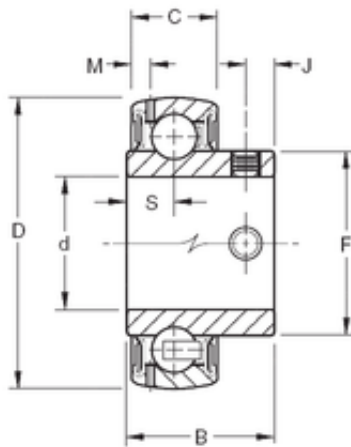

## NTN Bearing Driveshaft do Brasil

### 12,7 mm x 40 mm x 23,8 mm TIMKEN GYA008RRB Insert Bearings Spherical OD

Bearing No. GYA008RRB

Size	12.7x40x23.8 mm
Bore Diameter	12,7 mm
Outer Diameter	40 mm
Width	23,8 mm
d	12,7 mm
D	40 mm
B	23,8 mm
C	12 mm
F	24,6 mm
J	4,75 mm
M	2,72 mm
S	7,95 mm
Thread (G)	M5X0,8
Weight	0,09 Kg
Basic dynamic load rating (C)	10,6 kN

GYA008RRB Bearing 2D drawings and 3D CAD models