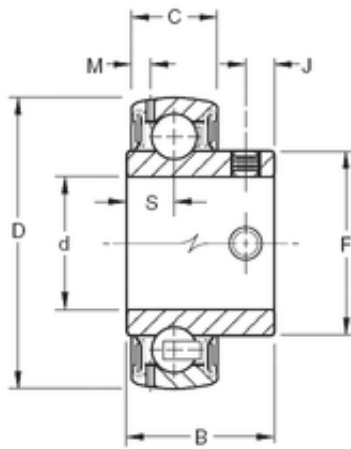

## NTN Bearing Driveshaft do Brasil

### 55,5625 mm x 100 mm x 46,6 mm TIMKEN GYA203RRB Insert Bearings Spherical OD

Bearing No. GYA203RRB

Size	55.5625x100x46.6 mm
Bore Diameter	55,5625 mm
Outer Diameter	100 mm
Width	46,6 mm
d	55,5625 mm
D	100 mm
B	46,6 mm
C	24 mm
F	69,8 mm
J	9,02 mm
M	4,9 mm
S	14,6 mm
Thread (G)	M10X1,5
Weight	0,58 Kg
Basic dynamic load rating (C)	48 kN

GYA203RRB Bearing 2D drawings and 3D CAD models