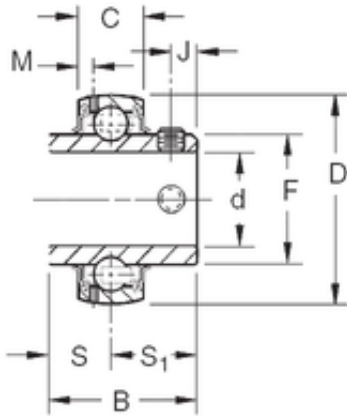

NTN Bearing Driveshaft do Brasil

38,1 mm x 85 mm x 49,22 mm TIMKEN GYM1108KRRB Insert Bearings Spherical OD

Bearing No. GYM1108KRRB

Size	38.1x85x49.22 mm
Bore Diameter	38,1 mm
Outer Diameter	85 mm
Width	49,22 mm
d	38,1 mm
D	85 mm
B	49,22 mm
C	22 mm
S1	30,17 mm
F	52,27 mm
J	8 mm
M	4,55 mm
S	19,05 mm
Thread (G)	M8x1,25
Weight	0,885 Kg
Basic dynamic load rating (C)	36,3 kN

GYM1108KRRB Bearing 2D drawings and 3D CAD models