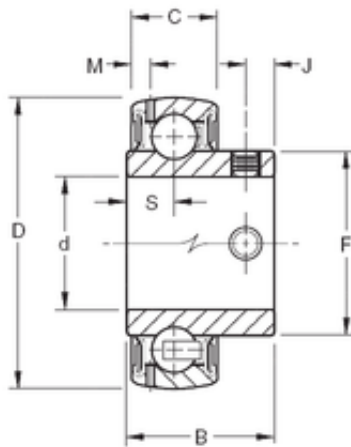

NTN Bearing Driveshaft do Brasil

50,8 mm x 90 mm x 44,3 mm TIMKEN GYA115RRB2 Insert Bearings Spherical OD

Bearing No. GYA115RRB2

Size	50.8x90x44.3 mm
Bore Diameter	50,8 mm
Outer Diameter	90 mm
Width	44,3 mm
d	50,8 mm
D	90 mm
B	44,3 mm
C	22 mm
F	62,7 mm
J	9,02 mm
M	4,44 mm
S	13,46 mm
Thread (G)	M10X1,5
Weight	0,57 Kg
Basic dynamic load rating (C)	39,2 kN

GYA115RRB2 Bearing 2D drawings and 3D CAD models