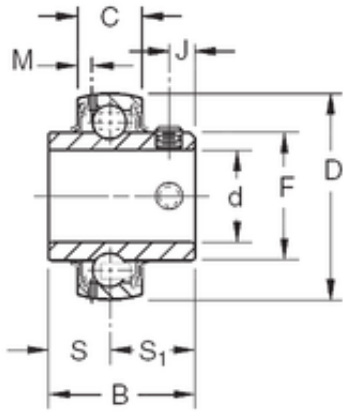

NTN Bearing Driveshaft do Brasil

17 mm x 40 mm x 27,38 mm TIMKEN GYE17KRRB Insert Bearings Spherical OD

Bearing No. GYE17KRRB

Size	17x40x27.38 mm
Bore Diameter	17 mm
Outer Diameter	40 mm
Width	27,38 mm
d	17 mm
D	40 mm
B	27,38 mm
C	12 mm
S1	15,88 mm
F	22,86 mm
J	4,55 mm
M	2,72 mm
S	11,5 mm
Thread (G)	M5X0,8
Basic dynamic load rating (C)	10,6 kN

GYE17KRRB Bearing 2D drawings and 3D CAD models