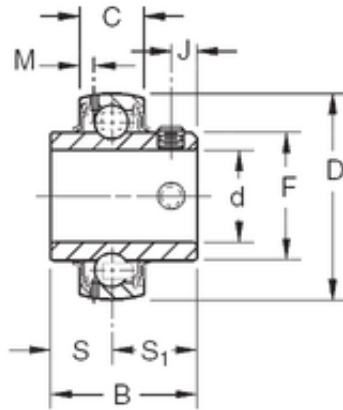

NTN Bearing Driveshaft do Brasil

25 mm x 52 mm x 34,11 mm TIMKEN GYE25KRRB SGT Insert Bearings Spherical OD

Bearing No. GYE25KRRB SGT

Size	25x52x34.11 mm
Bore Diameter	25 mm
Outer Diameter	52 mm
Width	34,11 mm
d	25 mm
D	52 mm
B	34,11 mm
C	15 mm
S1	19,91 mm
F	33,83 mm
J	6,3 mm
M	3,86 mm
S	14,27 mm
Thread (G)	M6X1
Basic dynamic load rating (C)	15,8 kN

GYE25KRRB SGT Bearing 2D drawings and 3D CAD models